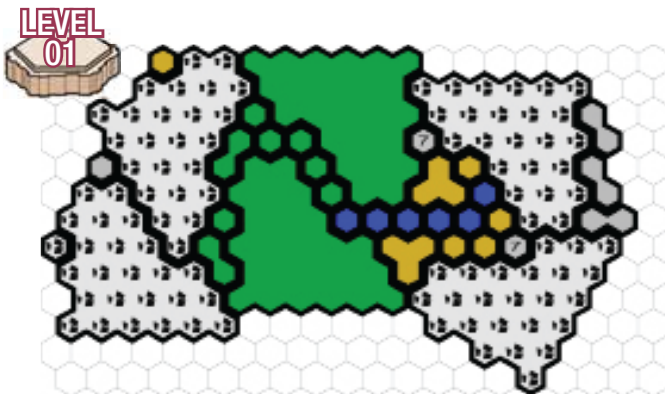

# Dark Cave Lair Battlefield

An Exclusive C3G Battlefield

Far beneath the belly of the earth lies a hidden cavern full of leathery wings and shadow. This unexplored sanctum holds great untapped potential for any masked crusader seeking a home base. But will the future dweller of this cave be a savior or a devil?

## Dark Cave Lair Battlefield

Required Sets: Rise of the Valkyrie™ Master Set, 3 Battle for the Underdark Master Sets™

# Dark Cave Lair Battlefield

### INTO THE SHADOWS

*Figures do not have clear line of sight on any non-adjacent figure that is standing on a Shadow Tile.*