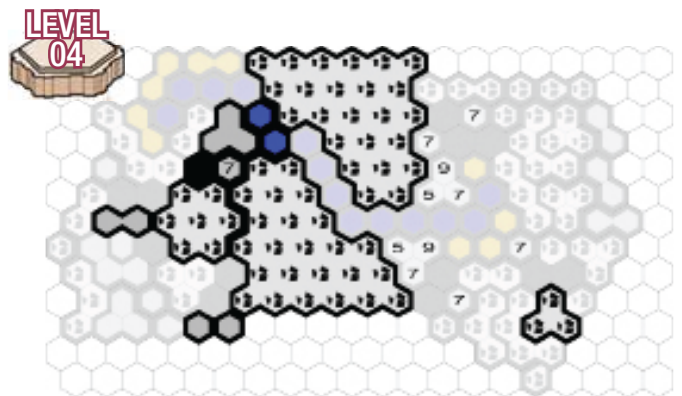

# Dark Cave Lair Battlefield

An Exclusive C3G Battlefield

Far beneath the belly of the earth lies a hidden cavern full of leathery wings and shadow. This unexplored sanctum holds great untapped potential for any masked crusader seeking a home base. But will the future dweller of this cave be a savior or a devil?

## Dark Cave Lair Battlefield

Required Sets: Rise of the Valkyrie™ Master Set, 3 Battle for the Underdark Master Sets™

# Dark Cave Lair Battlefield

### INTO THE SHADOWS

*Figures do not have clear line of sight on any non-adjacent figure that is standing on a Shadow Tile.*