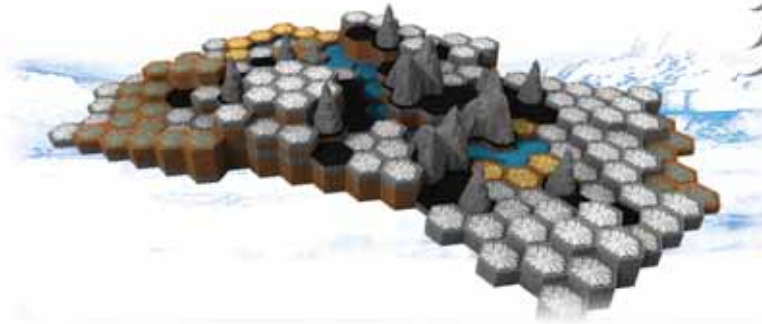

# Dark Cave Lair Battlefield

An Exclusive C3G Battlefield

Far beneath the belly of the earth lies a hidden cavern full of leathery wings and shadow. This unexplored sanctum holds great untapped potential for any masked crusader seeking a home base. But will the future dweller of this cave be a savior or a devil?

## Dark Cave Lair Battlefield

Required Sets: Rise of the Valkyrie™ Master Set, 3 Battle for the Underdark Master Sets™

# Dark Cave Lair Battlefield

### INTO THE SHADOWS

*Figures do not have clear line of sight on any non-adjacent figure that is standing on a Shadow Tile.*