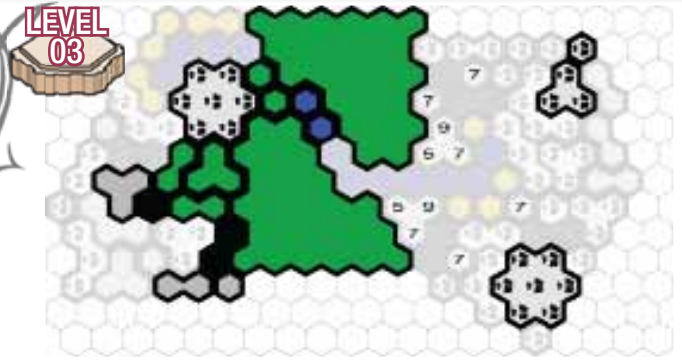

# Dark Cave Lair Battlefield

An Exclusive C3G Battlefield

Far beneath the belly of the earth lies a hidden cavern full of leathery wings and shadow. This unexplored sanctum holds great untapped potential for any masked crusader seeking a home base. But will the future dweller of this cave be a savior or a devil?

## Dark Cave Lair Battlefield

Required Sets: Rise of the Valkyrie™ Master Set, 3 Battle for the Underdark Master Sets™

# Dark Cave Lair Battlefield

### INTO THE SHADOWS

*Figures do not have clear line of sight on any non-adjacent figure that is standing on a Shadow Tile.*