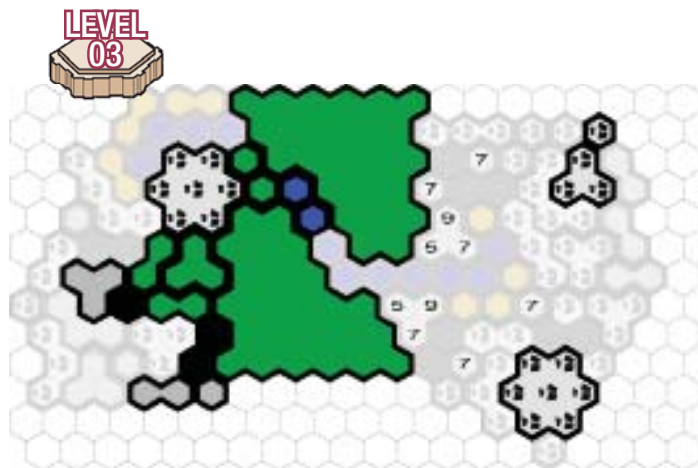

C3G EXCLUSIVE BATTLEFIELD

Battlefield: Dark Cave Lair

DARK CAVE LAIR BATTLEFIELD

Required Sets:
 Rise of the Valkyrie™ Master Set, 3
 Battle for the Underdark Master Sets™

Far beneath the belly of the earth lies a hidden cavern full of leathery wings and shadow. This unexplored sanctum holds great untapped potential for any masked crusader seeking a home base. But will the future dweller of this cave be a savior or a devil?

C3G EXCLUSIVE BATTLEFIELD

Battlefield: Dark Cave Lair

LEVEL 05

LEVEL 07

LEVEL 06

LEVEL 08

OPTIONAL SPECIAL RULE

INTO THE SHADOWS

Figures do not have clear line of sight on any non-adjacent figure that is standing on a Shadow Tile.