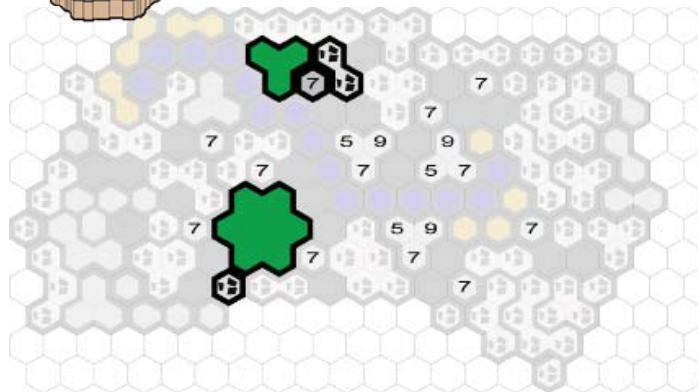

C3G EXCLUSIVE BATTLEFIELD

Battlefield: Dark Cave Lair

DARK CAVE LAIR BATTLEFIELD

Required Sets:
 Rise of the Valkyrie™ Master Set, 3
 Battle for the Underdark Master Sets™

Far beneath the belly of the earth lies a hidden cavern full of leathery wings and shadow. This unexplored sanctum holds great untapped potential for any masked crusader seeking a home base. But will the future dweller of this cave be a savior or a devil?

C3G EXCLUSIVE BATTLEFIELD

Battlefield: Dark Cave Lair

LEVEL 05

LEVEL 07

LEVEL 06

LEVEL 08

OPTIONAL SPECIAL RULE

INTO THE SHADOWS

Figures do not have clear line of sight on any non-adjacent figure that is standing on a Shadow Tile.