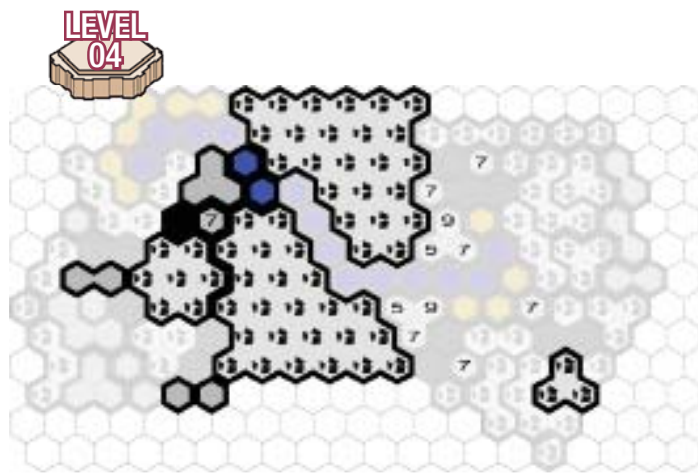

C3G EXCLUSIVE BATTLEFIELD

Battlefield: Dark Cave Lair

DARK CAVE LAIR BATTLEFIELD

Required Sets:
 Rise of the Valkyrie™ Master Set, 3
 Battle for the Underdark Master Sets™

Far beneath the belly of the earth lies a hidden cavern full of leathery wings and shadow. This unexplored sanctum holds great untapped potential for any masked crusader seeking a home base. But will the future dweller of this cave be a savior or a devil?

C3G EXCLUSIVE BATTLEFIELD

Battlefield: Dark Cave Lair

LEVEL 05

LEVEL 07

LEVEL 06

LEVEL 08

OPTIONAL SPECIAL RULE

INTO THE SHADOWS

Figures do not have clear line of sight on any non-adjacent figure that is standing on a Shadow Tile.