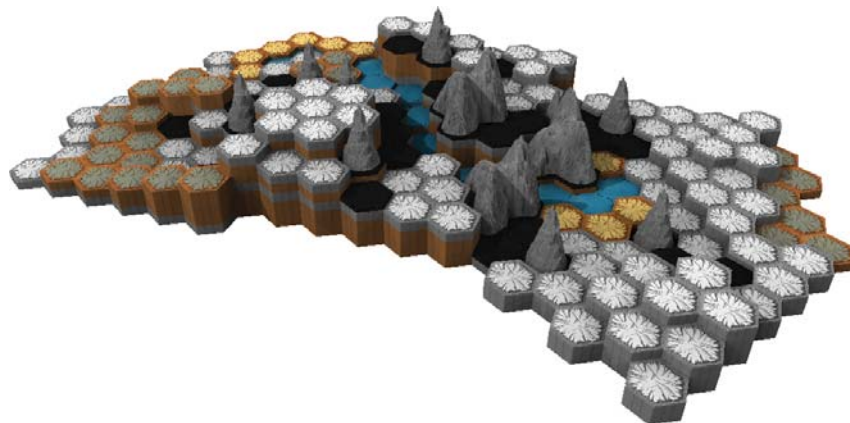

C3G EXCLUSIVE BATTLEFIELD

Battlefield: Dark Cave Lair

DARK CAVE LAIR BATTLEFIELD

Required Sets:
 Rise of the Valkyrie™ Master Set, 3
 Battle for the Underdark Master Sets™

Far beneath the belly of the earth lies a hidden cavern full of leathery wings and shadow. This unexplored sanctum holds great untapped potential for any masked crusader seeking a home base. But will the future dweller of this cave be a savior or a devil?

C3G EXCLUSIVE BATTLEFIELD

Battlefield: Dark Cave Lair

LEVEL 05

LEVEL 07

LEVEL 06

LEVEL 08

OPTIONAL SPECIAL RULE

INTO THE SHADOWS

Figures do not have clear line of sight on any non-adjacent figure that is standing on a Shadow Tile.